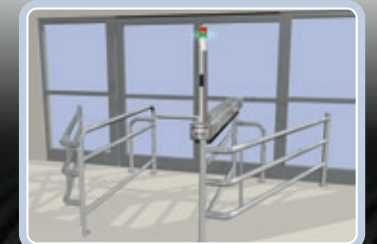

SG-1050-R-T

Deputy double arm security gate (right) with integrated railing system option