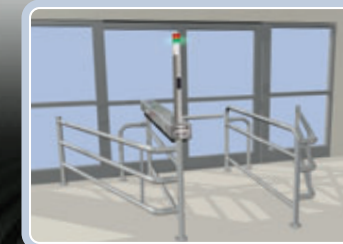

SG-1050-L-T

Deputy double arm security gate (left) with integrated railing system option