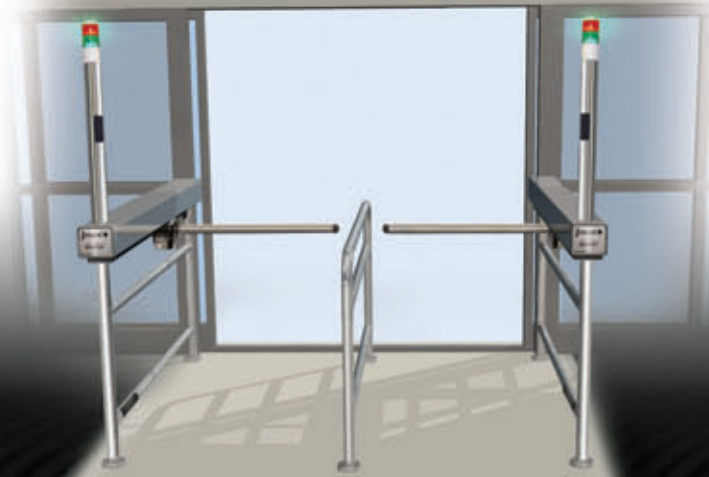

Deputy single arm security gate system (left and right)

AN "INNOVATIVE" NEW STANDARD IN RETAIL SECURITY! NOT JUST A SUPERIOR GATE SYSTEM, BUT A VIRTUAL ELECTRONIC SECURITY GUARD FOR YOUR ENTRANCE

The "new and improved" Deputy permits entry into the store normally, but, when a shoplifter attempts to exit the store through the entrance gate, it locks automatically, providing audible and visual alerts.

Here's how:

- The security arm of the gate is instantly locked
- An audible recorded voice-track tells the offender to turn around
- A flashing red light (attached to the security gate) is activated, serving as a visual alert for employees
- The arm is equipped with a tightening ratchet so that when the alarm is activated the gate will not only lock into position, but will continue to tighten with each subsequent push or pull.

With enhanced security features, The Deputy SG-1050. takes your retail entrance security to a whole new level:

- New "floor level" negative movement detection sensor. i.e.: someone attempting to slide a case of beer out through the entrance activates the Deputy
- New "reach over" sensor, i.e.: someone reaches over, at shoulder level, attempting to pass something off to an accomplice activates the Deputy
- Improved speaker, repositioned for superior auditory performance
- Sentry light column, repositioned to improve visual notifications for both staff and customers
- Improved software functionality for better security and safety
- Improved speaker system for crystal clear audio notifications
- Now, available with new "Fall-away" option

The "new and improved" Deputy:

- Easily integrates with pivoting and sliding door entrance configurations
- Secures entrance, freeing up employees to focus on operational duties
- Secure management mode permits controlled exit, only by authorized staff