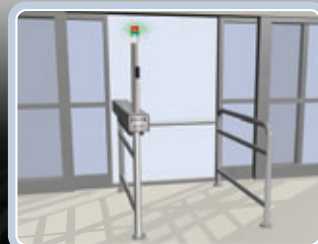

With enhanced security features, The Deputy SG-1050. takes your retail entrance security to a whole new level:

- New "floor level" negative movement detection sensor. i.e.: someone attempting to slide a case of beer out through the entrance activates the Deputy
- New "reach over" sensor, i.e.: someone reaches over, at shoulder level, attempting to pass something off to an accomplice activates the Deputy
- Improved speaker, repositioned for superior auditory performance
- Sentry light column, repositioned to improve visual notifications for both staff and customers
- Improved software functionality for better security and safety
- Improved speaker system for crystal clear audio notifications
- Now, available with new "Fall-away" option

The "new and improved" Deputy:

- Easily integrates with pivoting and sliding door entrance configurations
- Secures entrance, freeing up employees to focus on operational duties
- Secure management mode permits controlled exit, only by authorized staff

Metro Marche Boucher, Berthierville, November 2009

Specifications:

- 36" corral
- 110 VAC 15 amp circuit
- Maximum holding force: 180 pounds at 18 inches
- Stainless steel exterior
- Highly resistant powder-coated steel interior
- CSA approved
- Dry contacts to receive fire panel signal
- Horizontal bar at 32" from floor make it ideal to accommodate most grocery carriages (verification suggested)

Patent Pending

SG-1050-R

Deputy single arm security gate (right)

SG-1050-L

Deputy single arm security gate (left)

SG-1050-D-T

Deputy single arm security gate system (left and right) with integrated railing system option