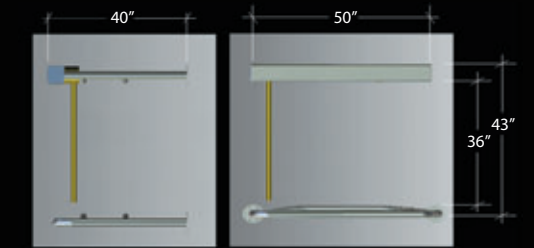

Metro Marche Boucher, Berthierville, November 2009

Specifications:

- 36" corral
- 110 VAC 15 amp circuit
- Maximum holding force: 180 pounds at 18 inches
- Stainless steel exterior
- Highly resistant powder-coated steel interior
- CSA approved
- Dry contacts to receive fire panel signal
- Horizontal bar at 32" from floor make it ideal to accommodate most grocery carriages (verification suggested)