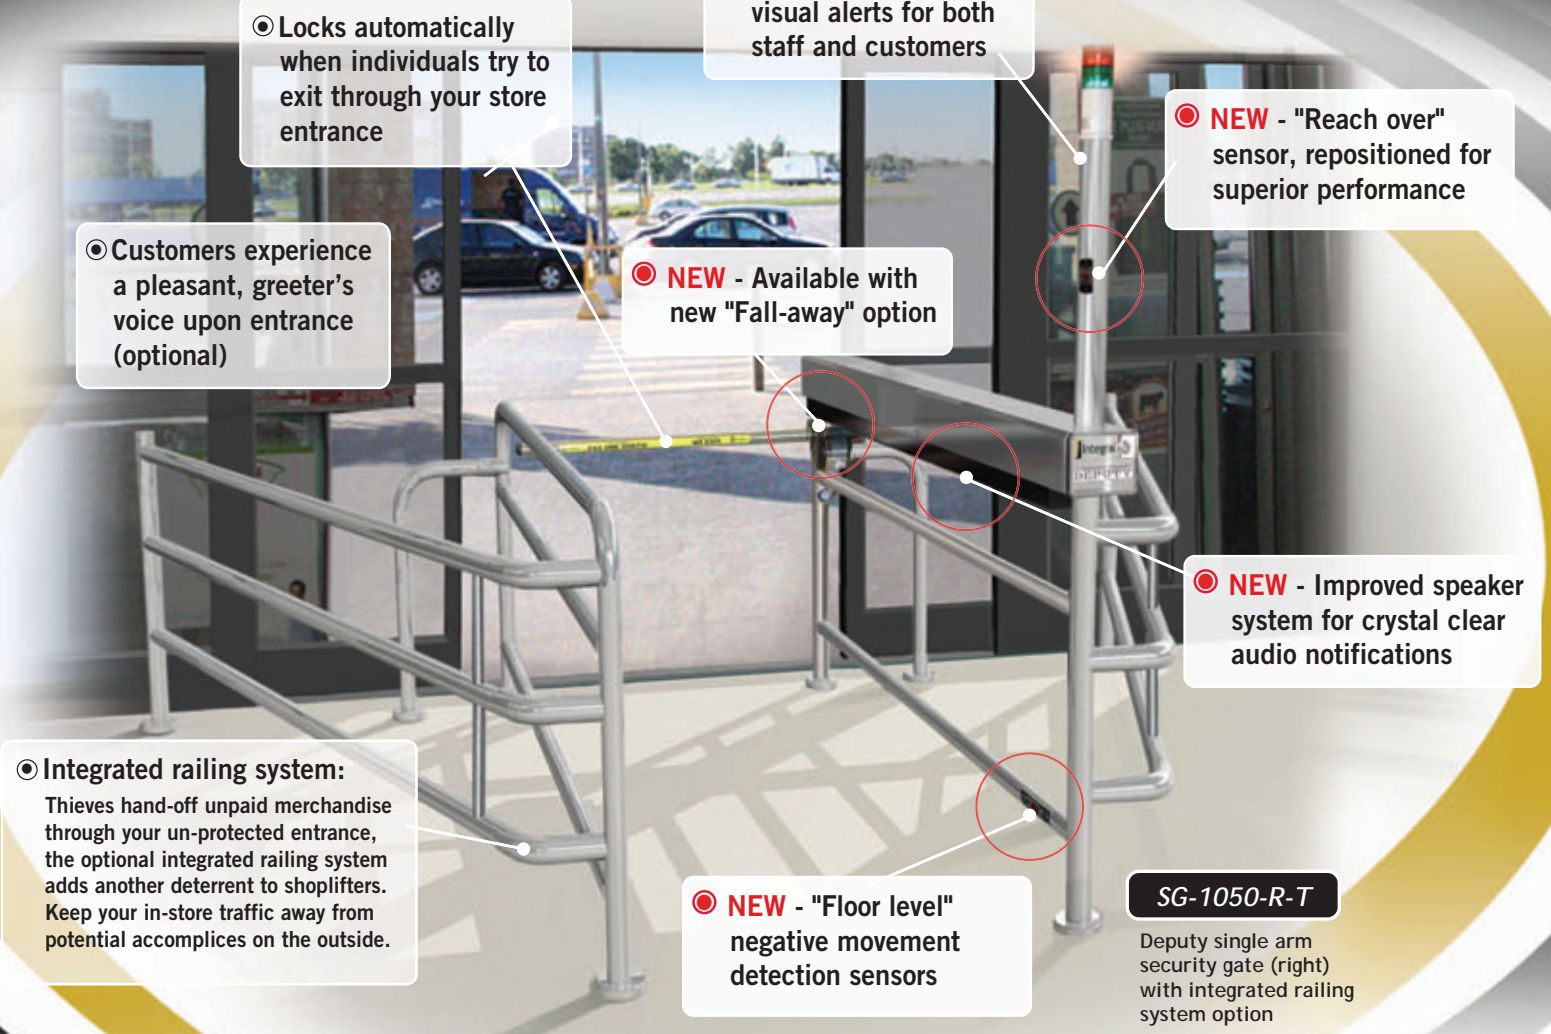

The New DEPUTY

Locks automatically when individuals try to exit through your store entrance

Customers experience a pleasant, greeter's voice upon entrance (optional)

NEW - Sentry light column, repositioned forward to improve visual alerts for both staff and customers

NEW - "Reach over" sensor, repositioned for superior performance

NEW - Available with new "Fall-away" option

NEW - Improved speaker system for crystal clear audio notifications

Integrated railing system:
Thieves hand-off unpaid merchandise through your un-protected entrance, the optional integrated railing system adds another deterrent to shoplifters. Keep your in-store traffic away from potential accomplices on the outside.

NEW - "Floor level" negative movement detection sensors

SG-1050-R-T
Deputy single arm security gate (right) with integrated railing system option

Contact us for an on-site evaluation:
Call us or send us a digital image of your establishment's entrance, taken from the inside looking out. We'll provide you with an on-site evaluation and a quotation

The "improved" Deputy is the new standard in single-arm entrance security gates. When combined with Integral's iRail - Retail Traffic Queuing Solution, it becomes an innovative security system, designed to welcome and direct "incoming" customer traffic and lets you focus on selling your products and serving your customers.