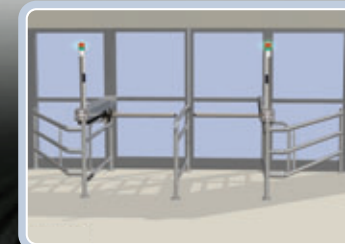

Metro Marche Boucher, Berthierville, November 2009

Specifications:

- 36" corral
- 110 VAC 15 amp circuit
- Maximum holding force: 180 pounds at 18 inches
- Stainless steel exterior
- Highly resistant powder-coated steel interior
- CSA approved
- Dry contacts to receive fire panel signal
- Horizontal bar at 32" from floor make it ideal to accommodate most grocery carriages (verification suggested)

Patent Pending

SG-1050-R

Deputy single arm security gate (right)

SG-1050-L

Deputy single arm security gate (left)

SG-1050-D-T

Deputy single arm security gate system (left and right) with integrated railing system option